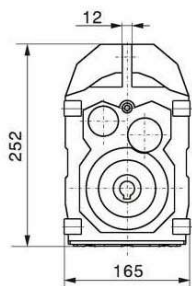

Paralleelvõllidega reduktor WF37/ Parallel shaft helical gear reducer WF37

WF37

WF..T37

WFA37