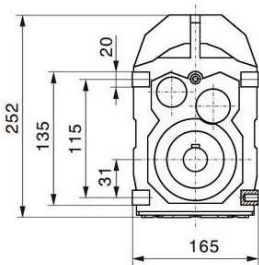

Paralleelvõllidega reduktor WF37/ Parallel shaft helical gear reducer WF37

WF37

WF..T37

WFA37