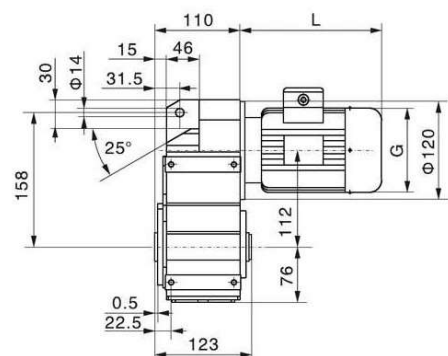

Paralleelvõllidega reduktor WF37/ Parallel shaft helical gear reducer WF37

WF37

WF..T37

WFA37