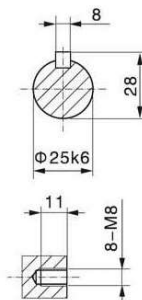

Paralleelvõllidega reduktor WF37/ Parallel shaft helical gear reducer WF37

WF37

WF..T37

WFA37