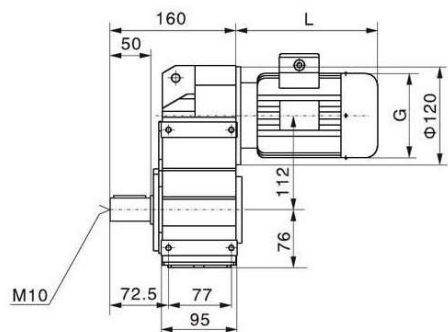

Paralleelvõllidega reduktor WF37/ Parallel shaft helical gear reducer WF37

WF37

WF..T37

WFA37