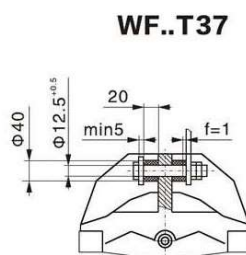

Paralleelvõllidega reduktor WF37/ Parallel shaft helical gear reducer WF37

WF37

WF..T37

WFA37