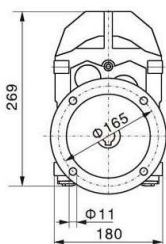

Paralleelvõllidega reduktor WF47/ Parallel shaft helical gear reducer WF47

WFA47

WFF47

WFAF47

WFAZ47