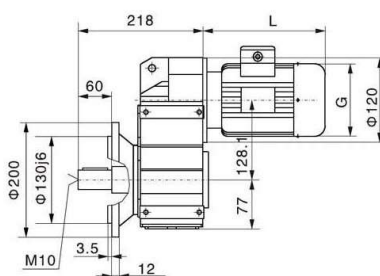

Paralleelvõllidega reduktor WF47/ Parallel shaft helical gear reducer WF47

WFA47

WFF47

WFAF47

WFAZ47