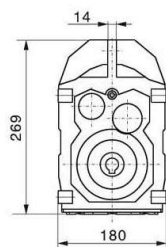

Paralleelvõllidega reduktor WF47/ Parallel shaft helical gear reducer WF47

WFA47

WFF47

WFAF47

WFAZ47