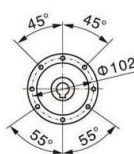

Paralleelvõllidega reduktor WF47/ Parallel shaft helical gear reducer WF47

WFA47

WFF47

WFAF47

WFAZ47