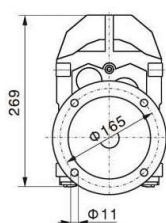

Paralleelvõllidega reduktor WF47/ Parallel shaft helical gear reducer WF47

WFA47

WFF47

WFAF47

WFAZ47