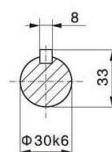

Paralleelvõllidega reduktor WF47/ Parallel shaft helical gear reducer WF47

WFA47

WFF47

WFAF47

WFAZ47