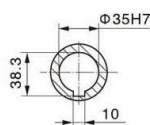

Paralleelvõllidega reduktor WF47/ Parallel shaft helical gear reducer WF47

WFA47

WFF47

WFAF47

WFAZ47