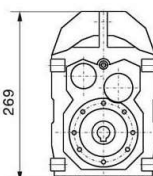

Paralleelvõllidega reduktor WF47/ Parallel shaft helical gear reducer WF47

WFA47

WFF47

WFAF47

WFAZ47