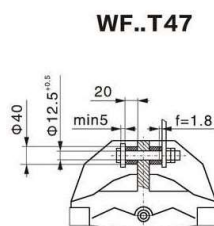

Paralleelvõllidega reduktor WF47/ Parallel shaft helical gear reducer WF47

WFA47

WFF47

WFAF47

WFAZ47