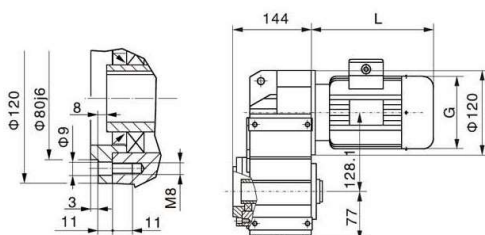

Paralleelvõllidega reduktor WF47/ Parallel shaft helical gear reducer WF47

WFA47

WFF47

WFAF47

WFAZ47