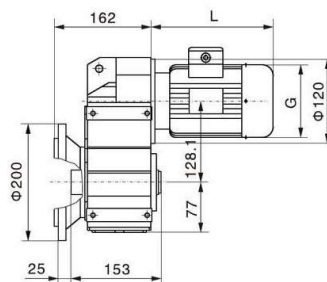

Paralleelvõllidega reduktor WF47/ Parallel shaft helical gear reducer WF47

WFA47

WFF47

WFAF47

WFAZ47