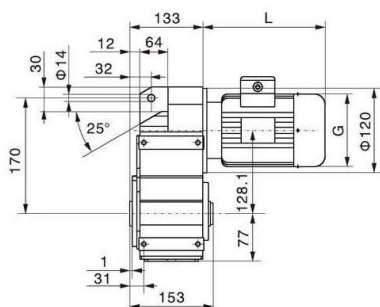

Paralleelvõllidega reduktor WF47/ Parallel shaft helical gear reducer WF47

WFA47

WFF47

WFAF47

WFAZ47