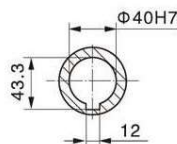

Paralleelvõllidega reduktor WF57/ Parallel shaft helical gear reducer WF57

WFA57

WF..T57

WFAF57