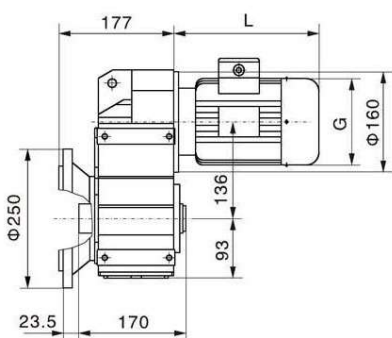

Paralleelvõllidega reduktor WF57/ Parallel shaft helical gear reducer WF57

WFA57

WF..T57

WFAF57