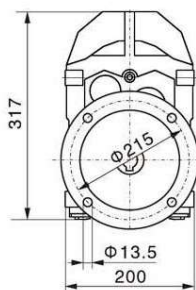

Paralleelvõllidega reduktor WF57/ Parallel shaft helical gear reducer WF57

WFA57

WF..T57

WFAF57