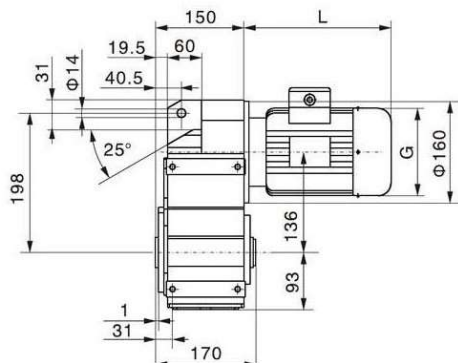

Paralleelvõllidega reduktor WF57/ Parallel shaft helical gear reducer WF57

WFA57

WF..T57

WFAF57