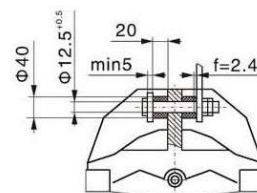

Paralleelvõllidega reduktor WF57/ Parallel shaft helical gear reducer WF57

WFA57

WF..T57

WFAF57